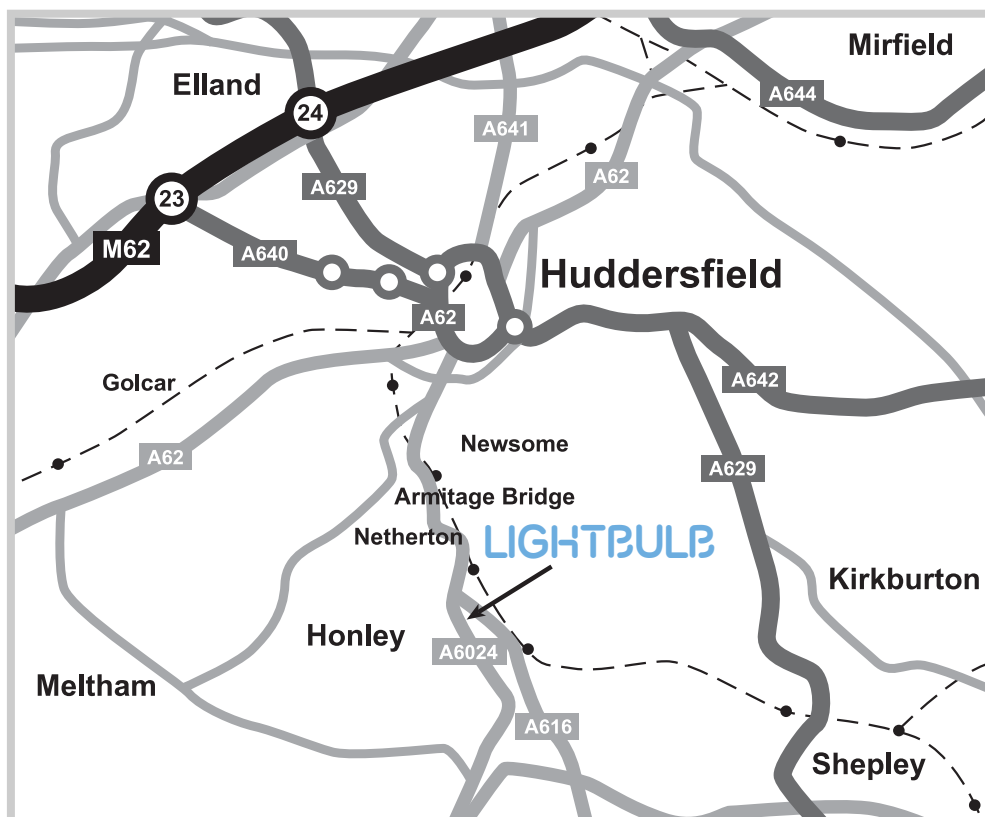

## We're here....

If you are using your sat nav you'll need this info: HD9 6PX.

You can find us in above the antique shop on the bridge at the traffic lights in Honley. Look out for the grey door just past the lights on Woodhead Road. Come on in – we're upstairs!

Parking is available behind Bridge House (just off Station Road through the stone arch before the pizza place). Our visitor spaces are labelled 'Lightbulb' – funny that!

Alternatively, there's plenty of parking on the main Woodhead Road outside the Jacob's Well pub and on New Mill Road by the builders merchants.