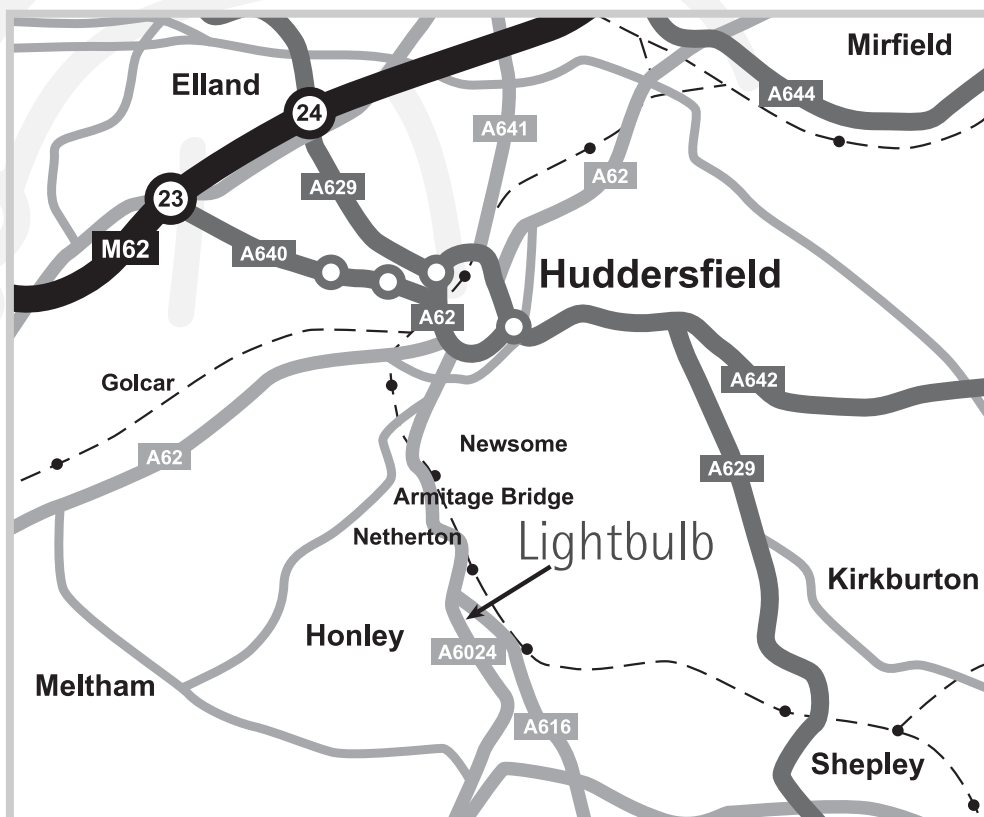

## We're here....

If you are using your sat nav you'll need this info: HD9 6PX.

You can find us in above the antique shop on the bridge at the traffic lights in Honley. Look out for the grey door just past the lights on Woodhead Road. Come on in – we're upstairs!

Parking is available behind Bridge House (just off Station Road through the stone arch before the pizza place). Our visitor spaces are labelled 'Lightbulb' – funny that!

Alternatively, there's plenty of parking on the main Woodhead Road outside the Jacob's Well pub and on New Mill Road by the builders merchants.