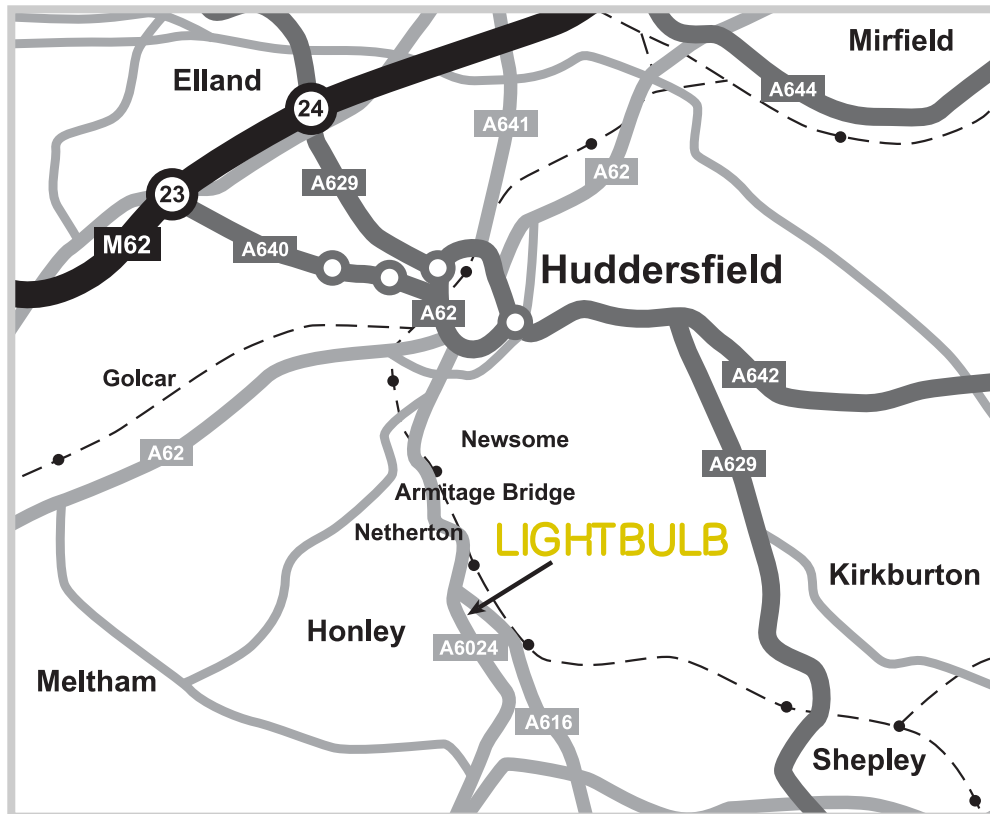

LIGHTBULB

Lightbulb Design Consultancy
Bridge House, 4 Woodhead Road, Honley, Holmfirth HD9 6PX

T: 01484 665707 M: 07834 760688
E: ideas@lightbulb-moment.com
W: lightbulb-moment.com