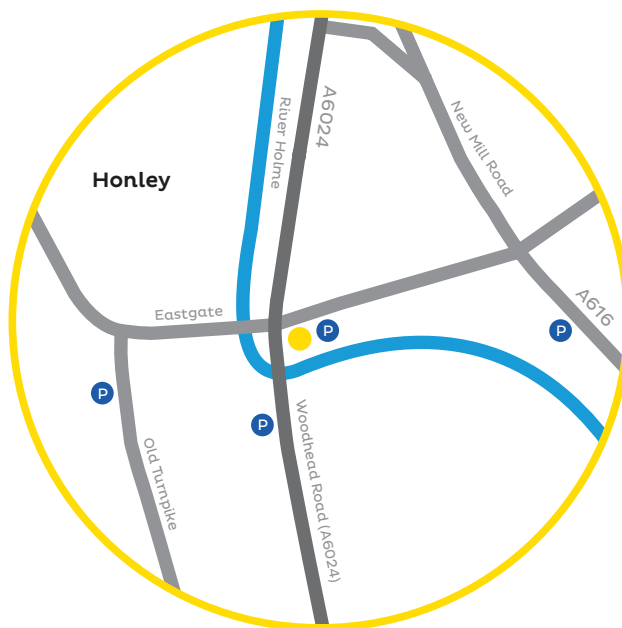

lightbulb

Find Lightbulb!

Bridge House
4 Woodhead Road
Honley
Holmfirth
HD9 6PX

+44 (0)1484 665 707

You'll find us on the first floor of Bridge House at the traffic lights in Honley. We're above the antique shop. Look out for the black door on Woodhead Road just before the bridge. Ring the bell and we'll buzz you in!

Parking is available behind Bridge House. This is accessed through the stone arch on Station Road. It's a narrow passage way - so watch your wing mirrors! Our visitor spaces are labelled 'Lightbulb.'

Alternatively, there's plenty of parking on Woodhead Road outside the Jacob's Well public house and on New Mill Road by the builders merchants. We are only a minute stroll away.

We look forward to seeing you!

brand design agency

Bridge House ● 4 Woodhead Road ● Honley ● Holmfirth ● HD9 6PX
www.lightbulb-moment.com ● ideas@lightbulb-moment.com
01484 665 707