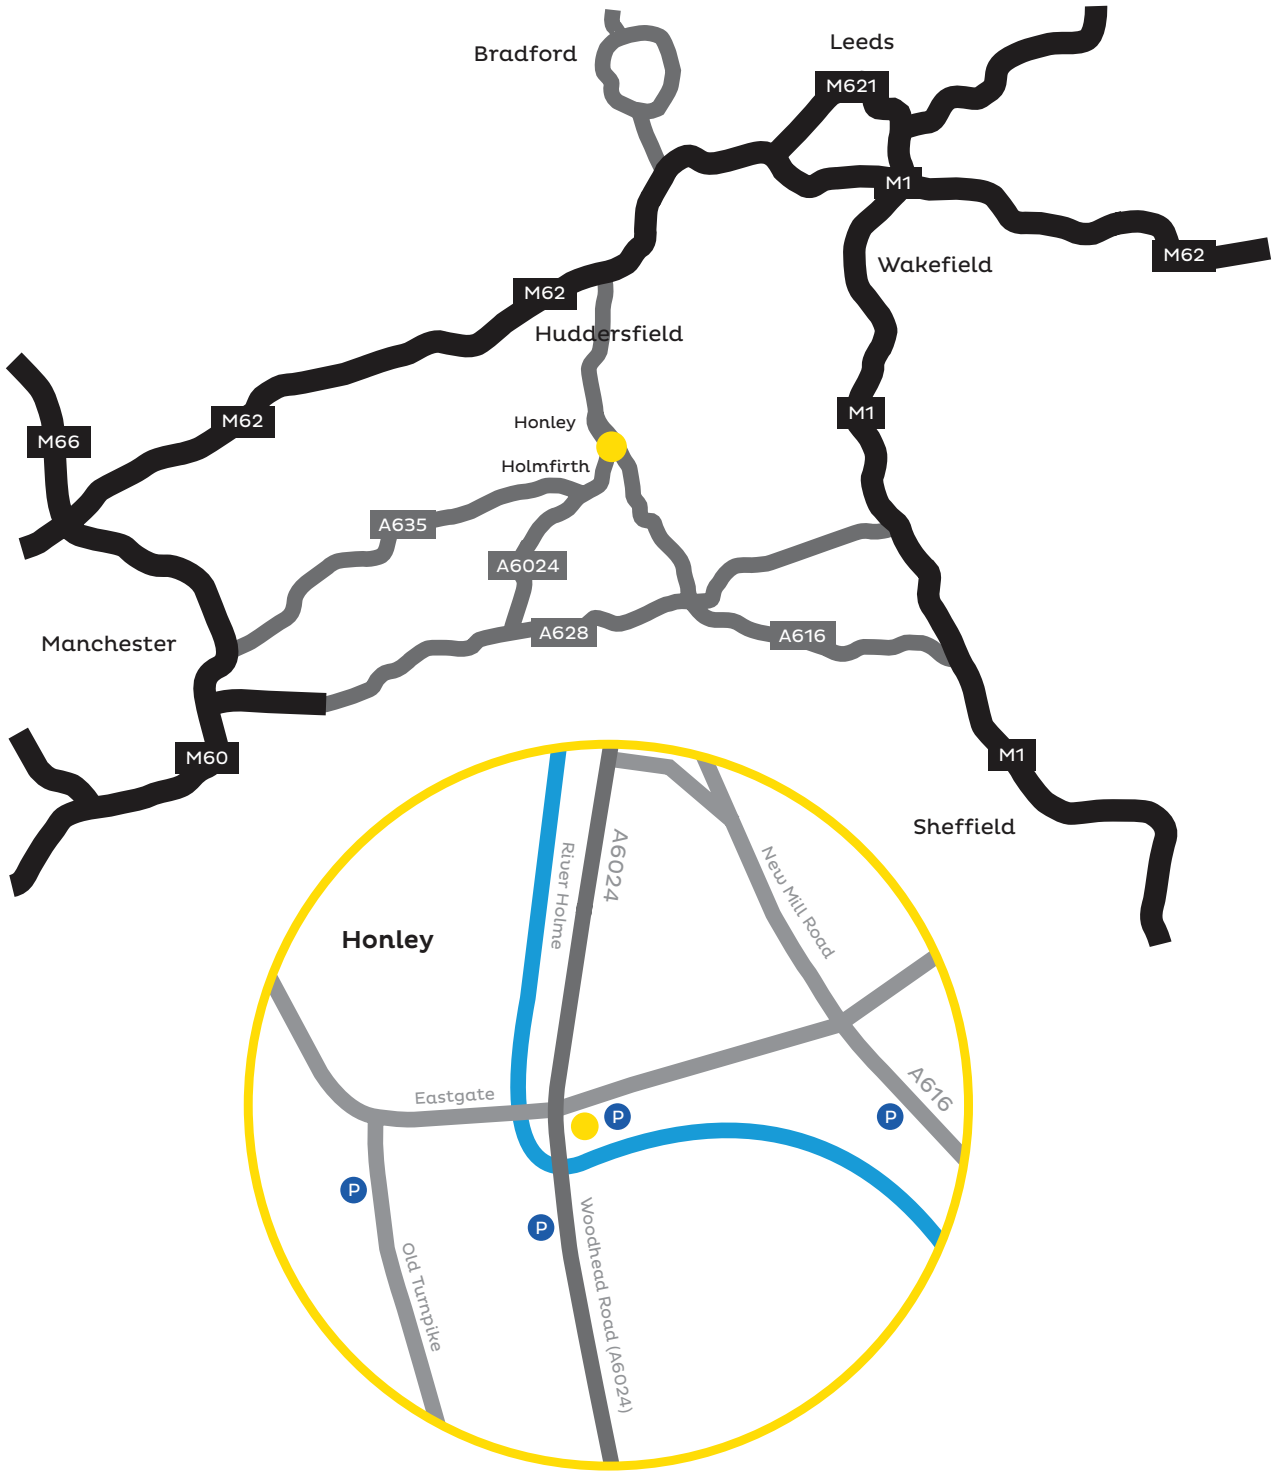

lightbulb

brand design agency

Bridge House ● 4 Woodhead Road ● Honley ● Holmfirth ● HD9 6PX

www.lightbulb-moment.com ● ideas@lightbulb-moment.com

01484 665 707